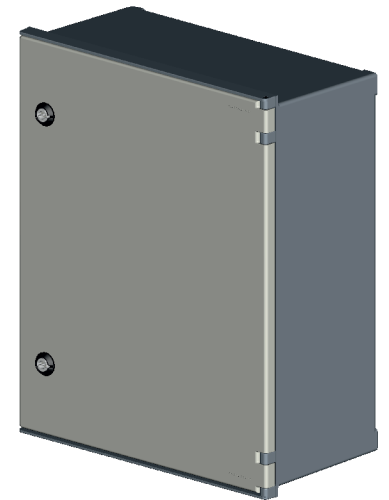

MONOBLOCK INDUSTRIAL ENCLOSURE IP66

BRES-54

Polyester enclosure 500 x 400 x 200 mm

FEATURES

SafyBox BRES

- Boxes & Cabinets made from fiber glass reinforced polyester, moulded by hot compression.
- Colour Light Grey RAL 7035
- Self-extinguishability: 960° test withstanding. Halogen free. Double insulation. No electrical contact risks.
- Degree of protection Ip66 UNE 20324 (EN 60529).
- Certification of compliance with IEC62208 enclosure standard. Suitable for indoor or outdoor use.
- Large door opening (180°). Version with plain or glazed door. Reversibility for installation right or left door opening.
- Anti-intruder hinges system.
- Customise service: colour, machining, mounting accessories, locks, company logo.
- 2 lock with double-bar insert or 1 lock with 3 action points and vandalism-proof.
- Version with metallic or polyester mounting plate.
- Resistant to harsh atmospheres.
- Light weight gives an easy installation.
- 25years. Long life lasting without maintenance under standard environmental conditions.

Code	Description	Height x Width x Depth	Weight
BRES-54	Empty standard enclosure colour light grey RAL 7035	500 x 400 x 200 mm	5,25 kg

MONOBLOCK INDUSTRIAL ENCLOSURE IP66

BRES-54

Polyester enclosure 500 x 400 x 200 mm

Standard
IEC
IEC-62208

Packaging

packaging unit	1	packaging height	501,0 mm	Units per pallet 120 x 80 cm (Height 220 cm)	44
number of doors	1	packaging width	401,0 mm	Units per pallet 110 x 110 cm (Height 220 cm)	50
weight	5,25 kg	packaging depth	201,5 mm	Units per pallet 155 x 112 cm (Height 220 cm)	66