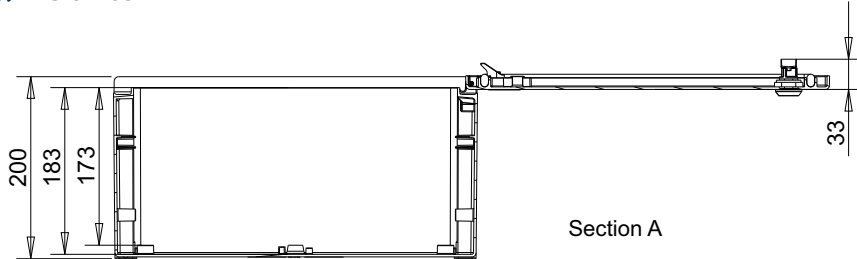

MONOBLOCK INDUSTRIAL ENCLOSURE IP66

BRES-54

Polyester enclosure 500 x 400 x 200 mm

FEATURES

SafyBox BRES

- Boxes & Cabinets made from fiber glass reinforced polyester, moulded by hot compression.
- Colour Light Grey RAL 7035
- Self-extinguishability: 960° test withstanding. Halogen free. Double insulation. No electrical contact risks.
- Degree of protection Ip66 UNE 20324 (EN 60529).
- Certification of compliance with IEC62208 enclosure standard. Suitable for indoor or outdoor use.
- Large door opening (180°). Version with plain or glazed door. Reversibility for installation right or left door opening.
- Anti-intruder hinges system.
- Customise service: colour, machining, mounting accessories, locks, company logo.
- 2 lock with double-bar insert or 1 lock with 3 action points and vandalism-proof.
- Version with metallic or polyester mounting plate.
- Resistant to harsh atmospheres.
- Light weight gives an easy installation.
- 25years. Long life lasting without maintenance under standard environmental conditions.

Code	Description	Height x Width x Depth	Weight
BRES-54	Empty standard enclosure colour light grey RAL 7035	500 x 400 x 200 mm	5,25 kg

MONOBLOCK INDUSTRIAL ENCLOSURE IP66

BRES-54

Polyester enclosure 500 x 400 x 200 mm

Standard
IEC
IEC-62208

Packaging

packaging unit	1	packaging height	501,0 mm	Units per pallet 120 x 80 cm (Height 220 cm)	44
number of doors	1	packaging width	401,0 mm	Units per pallet 110 x 110 cm (Height 220 cm)	50
weight	5,25 kg	packaging depth	201,5 mm	Units per pallet 155 x 112 cm (Height 220 cm)	66