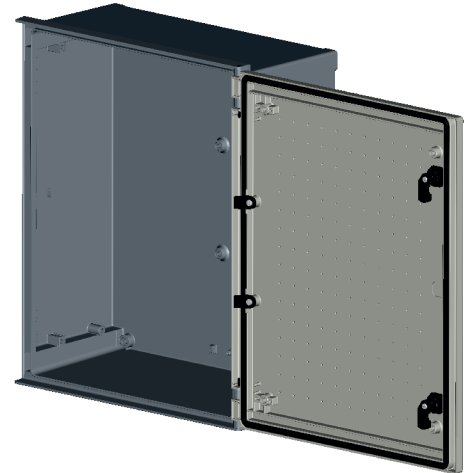

MONOBLOCK INDUSTRIAL ENCLOSURE IP66

BRES-54

Polyester enclosure 500 x 400 x 200 mm

FEATURES

SafyBox BRES

- Boxes & Cabinets made from fiber glass reinforced polyester, moulded by hot compression.
- Colour Light Grey RAL 7035
- Self-extinguishability: 960° test withstanding. Halogen free. Double insulation. No electrical contact risks.
- Degree of protection Ip66 UNE 20324 (EN 60529).
- Certification of compliance with IEC62208 enclosure standard. Suitable for indoor or outdoor use.
- Large door opening (180°). Version with plain or glazed door. Reversibility for installation right or left door opening.
- Anti-intruder hinges system.
- Customise service: colour, machining, mounting accessories, locks, company logo.
- 2 lock with double-bar insert or 1 lock with 3 action points and vandalism-proof.
- Version with metallic or polyester mounting plate.
- Resistant to harsh atmospheres.
- Light weight gives an easy installation.
- 25years. Long life lasting without maintenance under standard environmental conditions.

Code	Description	Height x Width x Depth	Weight
BRES-54	Empty standard enclosure colour light grey RAL 7035	500 x 400 x 200 mm	5,25 kg

MONOBLOCK INDUSTRIAL ENCLOSURE IP66

BRES-54

Polyester enclosure 500 x 400 x 200 mm

Standard
IEC
IEC-62208

Packaging

packaging unit	1	packaging height	501,0 mm	Units per pallet 120 x 80 cm (Height 220 cm)	44
number of doors	1	packaging width	401,0 mm	Units per pallet 110 x 110 cm (Height 220 cm)	50
weight	5,25 kg	packaging depth	201,5 mm	Units per pallet 155 x 112 cm (Height 220 cm)	66