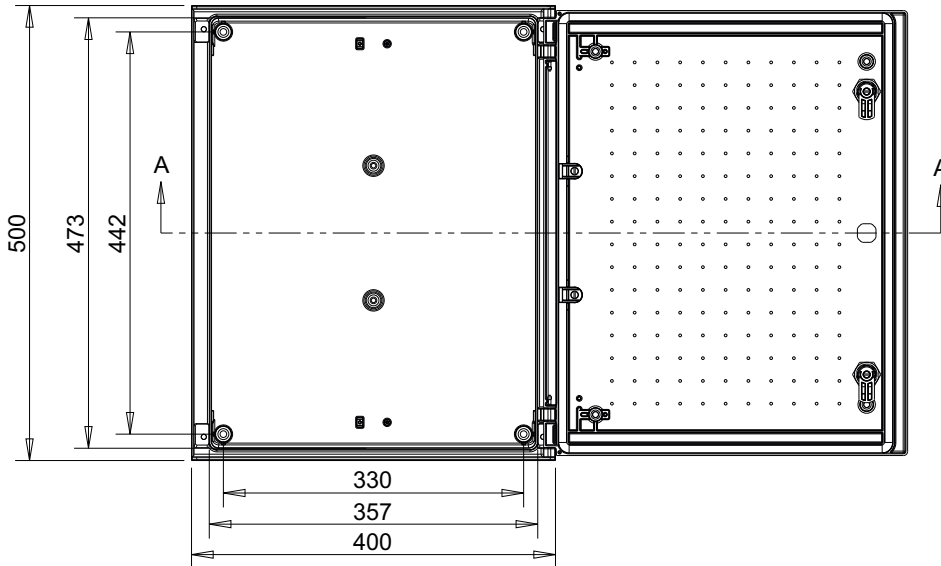

MONOBLOCK INDUSTRIAL ENCLOSURE IP66

BRES-54

Polyester enclosure 500 x 400 x 200 mm

FEATURES

SafyBox BRES

- Boxes & Cabinets made from fiber glass reinforced polyester, moulded by hot compression.
- Colour Light Grey RAL 7035
- Self-extinguishability: 960° test withstanding. Halogen free. Double insulation. No electrical contact risks.
- Degree of protection Ip66 UNE 20324 (EN 60529).
- Certification of compliance with IEC62208 enclosure standard. Suitable for indoor or outdoor use.
- Large door opening (180°). Version with plain or glazed door. Reversibility for installation right or left door opening.
- Anti-intruder hinges system.
- Customise service: colour, machining, mounting accessories, locks, company logo.
- 2 lock with double-bar insert or 1 lock with 3 action points and vandalism-proof.
- Version with metallic or polyester mounting plate.
- Resistant to harsh atmospheres.
- Light weight gives an easy installation.
- 25years. Long life lasting without maintenance under standard environmental conditions.

Code	Description	Height x Width x Depth	Weight
BRES-54	Empty standard enclosure colour light grey RAL 7035	500 x 400 x 200 mm	5,25 kg

MONOBLOCK INDUSTRIAL ENCLOSURE IP66

BRES-54

Polyester enclosure 500 x 400 x 200 mm

Standard
IEC
IEC-62208

Packaging

packaging unit	1	packaging height	501,0 mm	Units per pallet 120 x 80 cm (Height 220 cm)	44
number of doors	1	packaging width	401,0 mm	Units per pallet 110 x 110 cm (Height 220 cm)	50
weight	5,25 kg	packaging depth	201,5 mm	Units per pallet 155 x 112 cm (Height 220 cm)	66